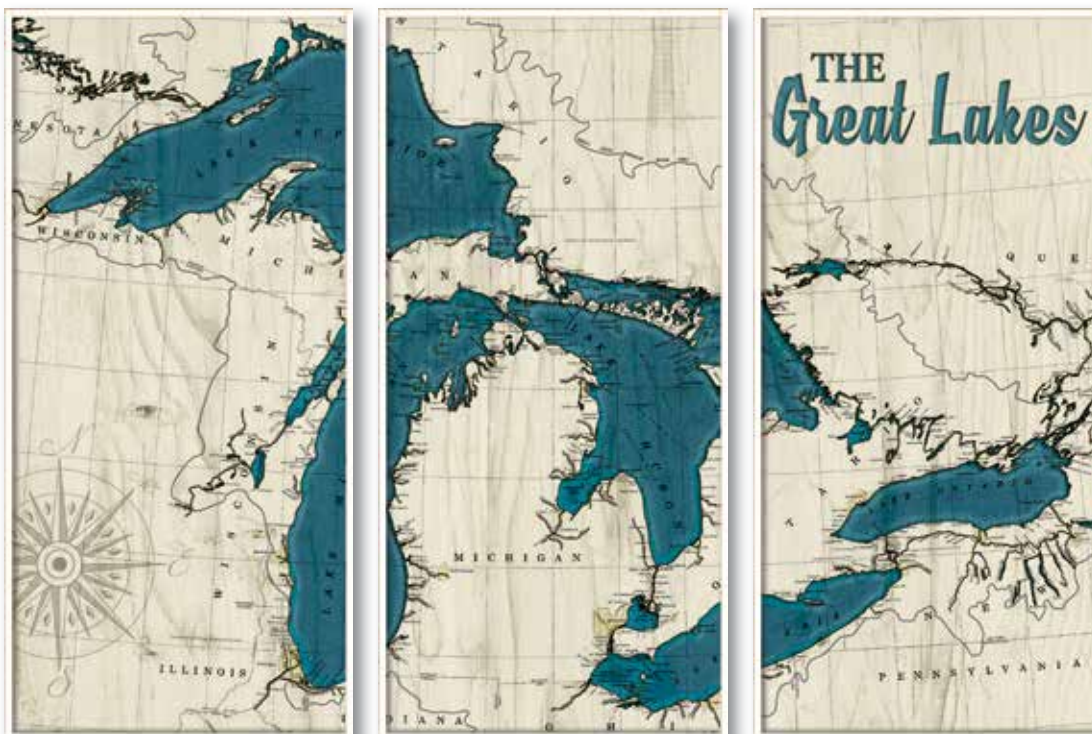

PB3-002-WHITE